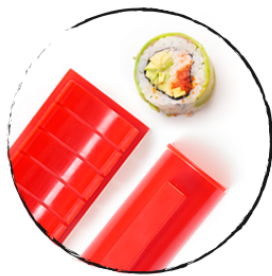

PRODUCT FEATURES

- Includes exclusive step-by-step online video tutorials.
- 12-piece set complete with natural premium bamboo mat, sushi rolls of all sizes & shapes, made with your favorite ingredients.
- Professional grade sushi knife included.
- Make mouth-watering sushi in a dash and save your family a trip to the restaurant.
- All items are dishwasher safe, except the bamboo mat, which must be hand-washed. Made of durable material, with lifetime warranty and premium customer service.

SHIPPING INFORMATION

SKU: TP- HG9J-QVN3

CTN dimensions and weight:

20 sets per CTN

MEAS in cm: 49 x 33 x 56

MEAS in inches: 19.3 x 13 x 22

N.W.: 19.5 KGs N.W.: 43 LBs

G.W.: 20.5 KGs G.W.: 45.2 LBs

PACKAGE INCLUDES

HEART SUSHI

ROUND SUSHI

SQUARE SUSHI

TRIANGLE SUSHI

1 SPATULA

1 SPREADER

1 SUSHI KNIFE